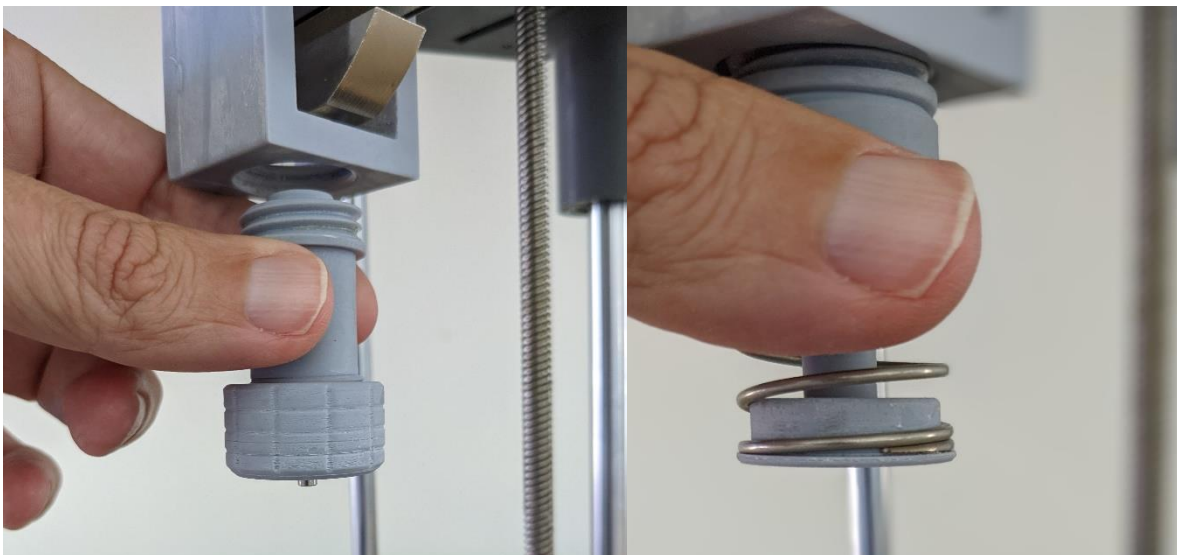

## Accessories

Mid 2023, we have designed a specific bracket that surrounds the load cell with a quick-release fastening system :

You can either fix on it :

- The Durofel module (if ordered)
- The spring that will maintain the fruit on the table during penetrometry tests