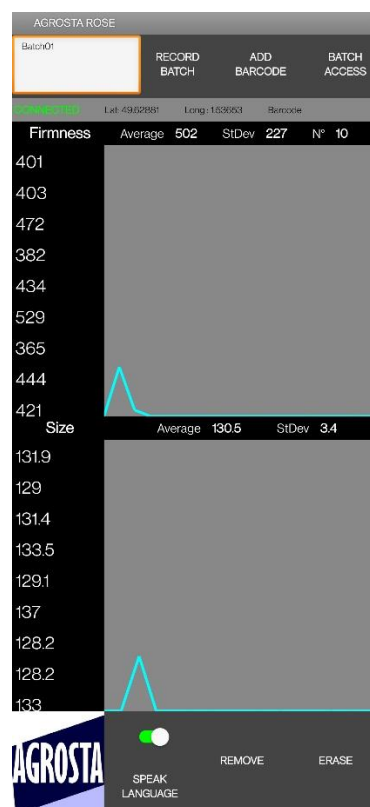

App for android

- First, switch on your Belle2 and associate it to your phone or tablet
- For this, go in PARAMETERS / BLUETOOTH and click on “Add device”

You can download the app here : <https://agrosta.org/rose.apk>

Or scan this QR code :

The app comes with a barcode scanner

The data is stored under CSV format and can be accessed on your phone or tablet in this directory : **Android/data/com.lak.BELLE/files**