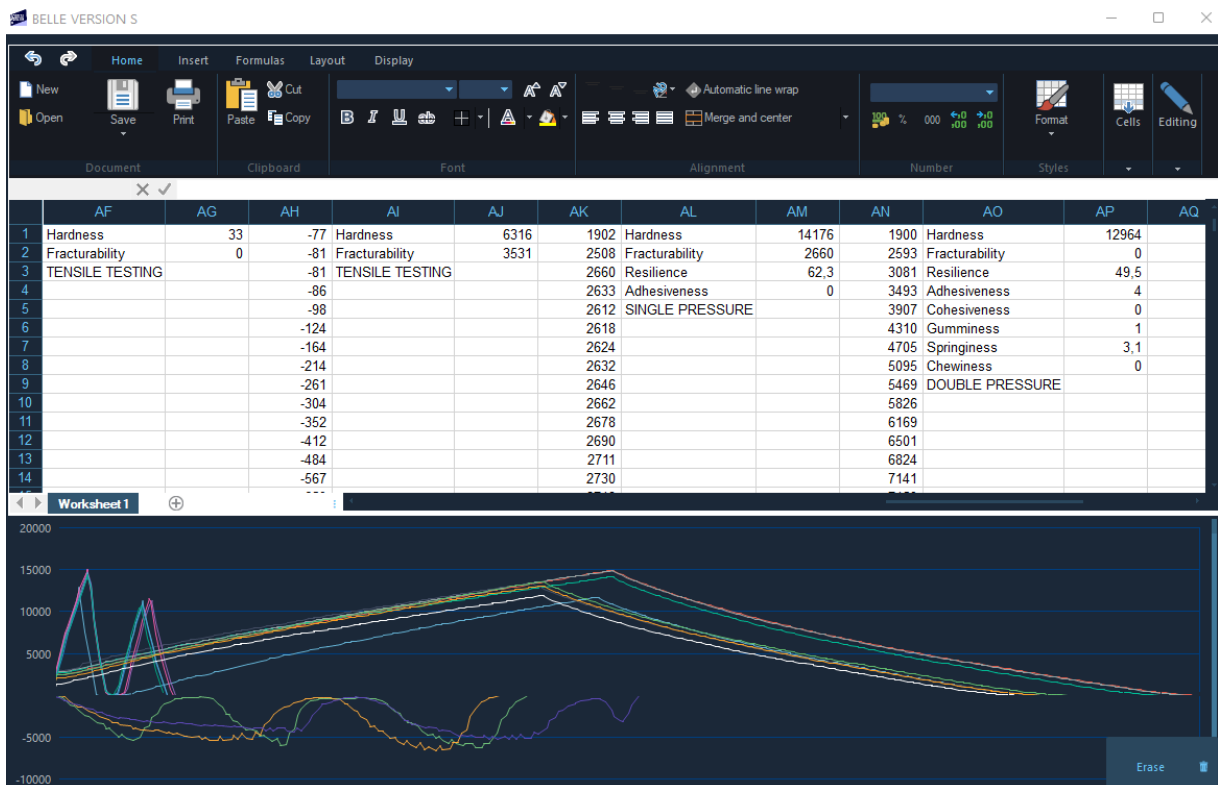

Then click on “BELLE”

- Once you have clicked on “ROSE”
- Your computer indicates : “the device is ready to use”

Texture analyzer for large batches

Start the software – One of the COM indicated in the middle corresponds to your device

Click on it 2 times

If you have selected the right COM, the data will arrive automatically when you are doing some tests

**Alternative software :** <https://www.agrosta.org/rose.zip>

Gives only one value for firmness and one value for size (Useful for large batches)