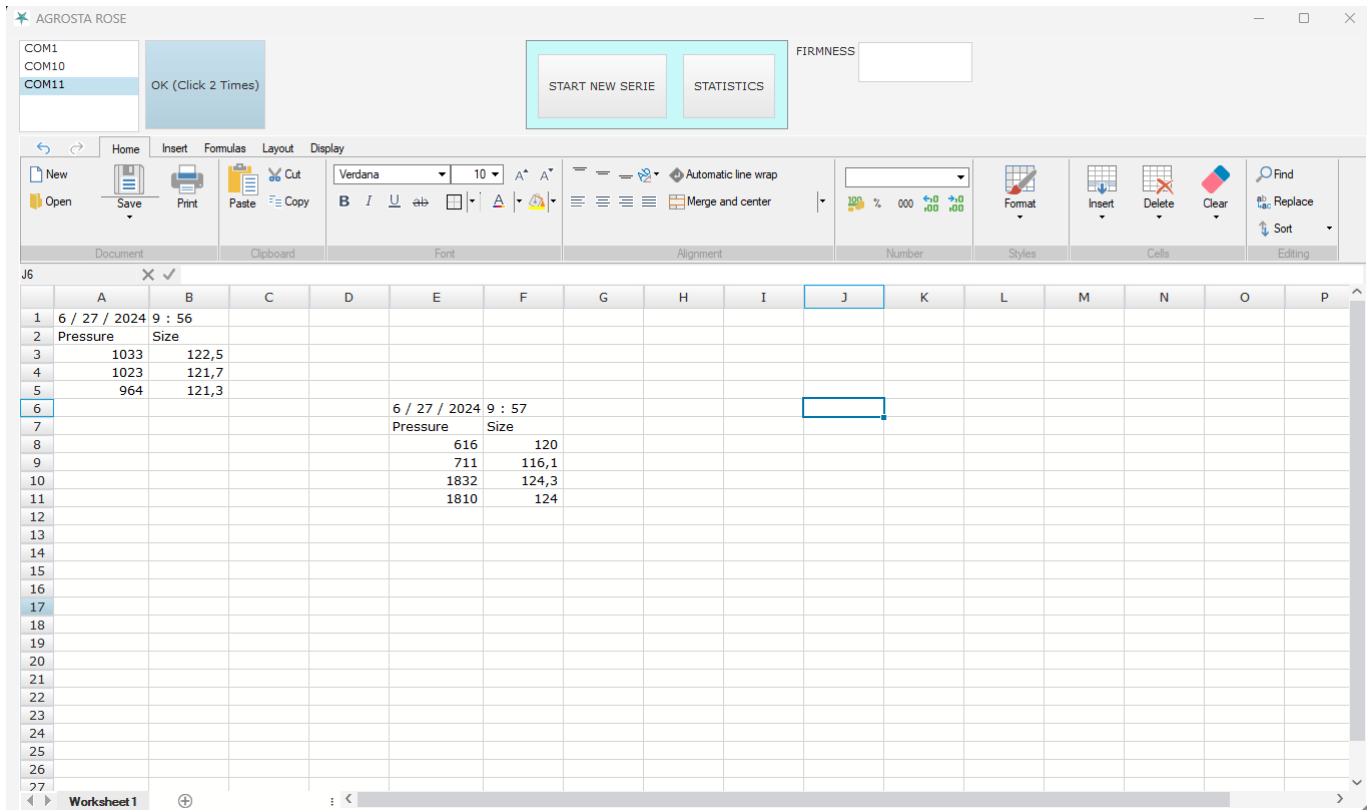

Click on it 2 times

If you have selected the right COM, the data will arrive automatically when you are doing some tests

**Alternative software :** <https://www.agrosta.org/rose.zip>

Gives only one value for firmness and one value for size (Useful for large batches)