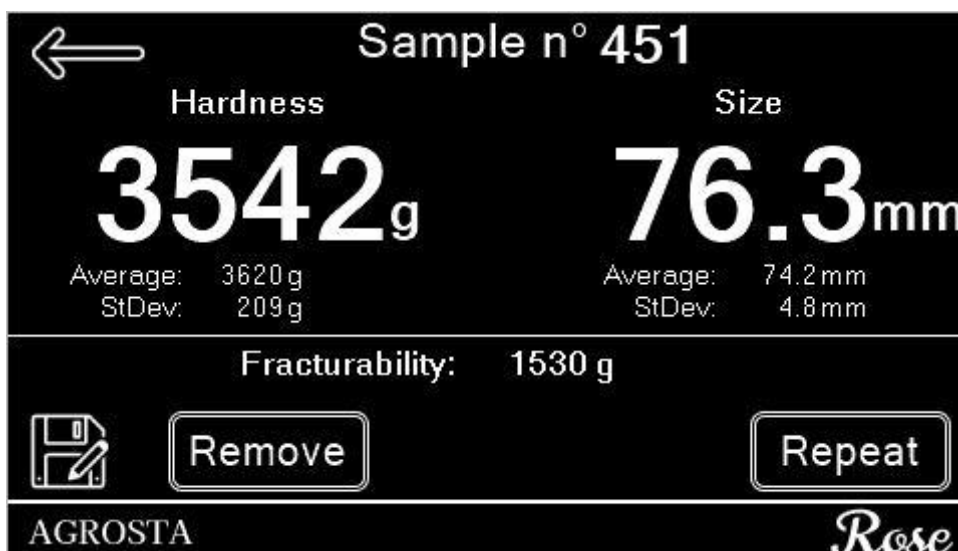

Texture analyzer for large batches

Rose® is designed for mass measurement of batches, it allows you to determine the **size of your sample, its firmness and its fracturability** (the strength for which the skin/shell of the fruit is broken).

Our texturometer is designed to provide the greatest flexibility, which is why you can change every parameter: the test speed and the stroke. If you have any questions, please send us a message at lak@agrosta.org.

Once everything is set, you can start the measurement, you will be redirected to the results page. Here you will have access to all the data of your mode and see the AVERAGE and STANDARD DEVIATION (StDev) of the most important data.

[7] Results page

If a sample is corrupted you can remove it from the batch. Each batch can have **1000 measures**.

Once you are done you can save the data of the batch by clicking on the save button, then tap the keyboard to enter the batch name. At any time you can see your saved data by clicking the DATA button on the **[1] Home page**. By doing so you'll see your data table which show your latest 50 batch: