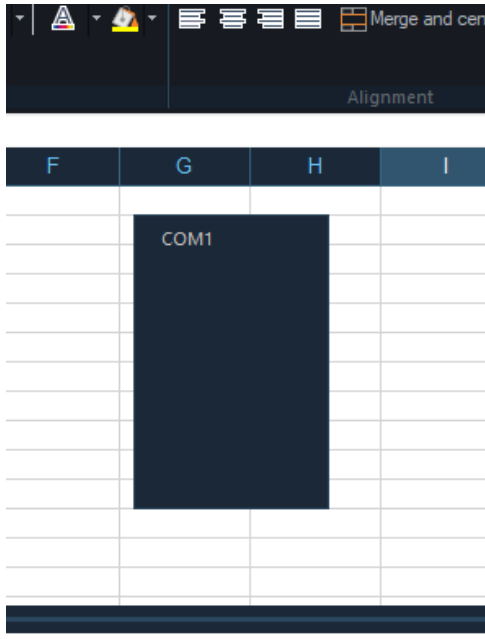

Then click on “BELLE”

- Once you have clicked on “ROSE”
- Your computer indicates : “the device is ready to use”

Texture analyzer for large batches

Start the software – One of the COM indicated in the middle corresponds to your device

Click on it 2 times

If you have selected the right COM, the data will arrive automatically when you are doing some tests

**Alternative software :** <https://www.agrosta.org/rose.zip>

Gives only one value for firmness and one value for size (Useful for large batches)