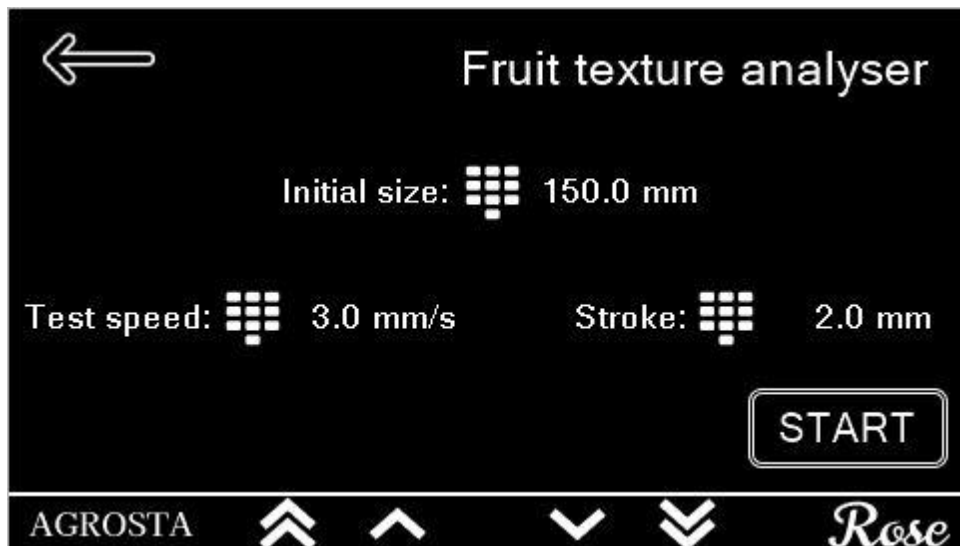

Texture analyzer for large batches

# Control Interface

[1] Home page

This homepage allows you to navigate through the many features of our texture analyser. From there, you can set up your device, view your data and initiate measurements.

[2] MEASURE page

Texture analyzer for large batches

Rose® is designed for mass measurement of batches, it allows you to determine the **size of your sample, its firmness and its fracturability** (the strength for which the skin/shell of the fruit is broken).