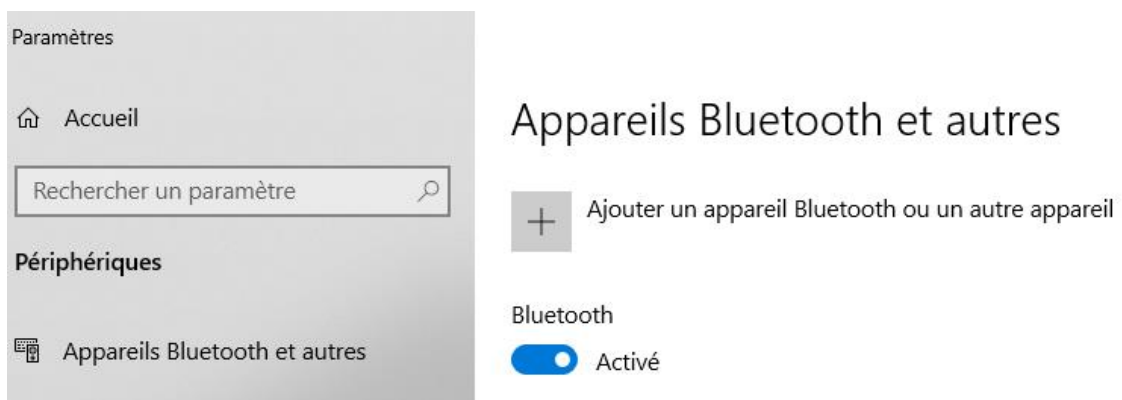

App for windows

You can download the app for Windows here :

<https://agrosta.org/bellerose.zip>

Alternative software : <https://www.agrosta.org/rose.zip>

First, you need to add the Bluetooth device to your PC :

Setting up the Bluetooth communication :

- **Switch on the Rose**
- **On your computer, go the parameters, and then Bluetooth devices:**

- **Click on “Add a Bluetooth device”, and check that the Bluetooth is activated**
- **Then click on the first category : Bluetooth keyboards, mouse, audio and others :**